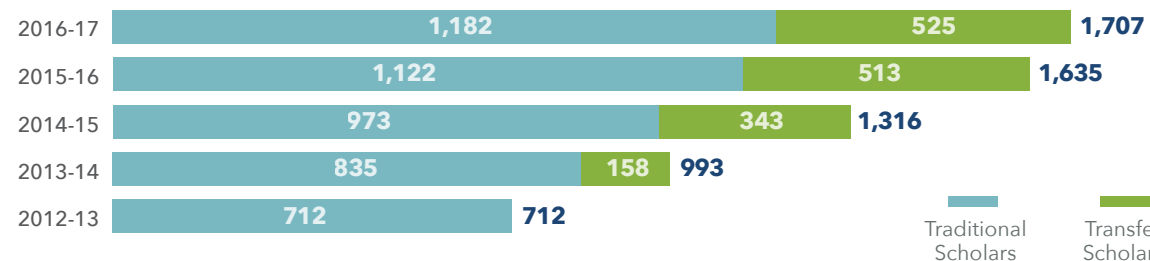

CUMULATIVE SCHOLAR TOTALS