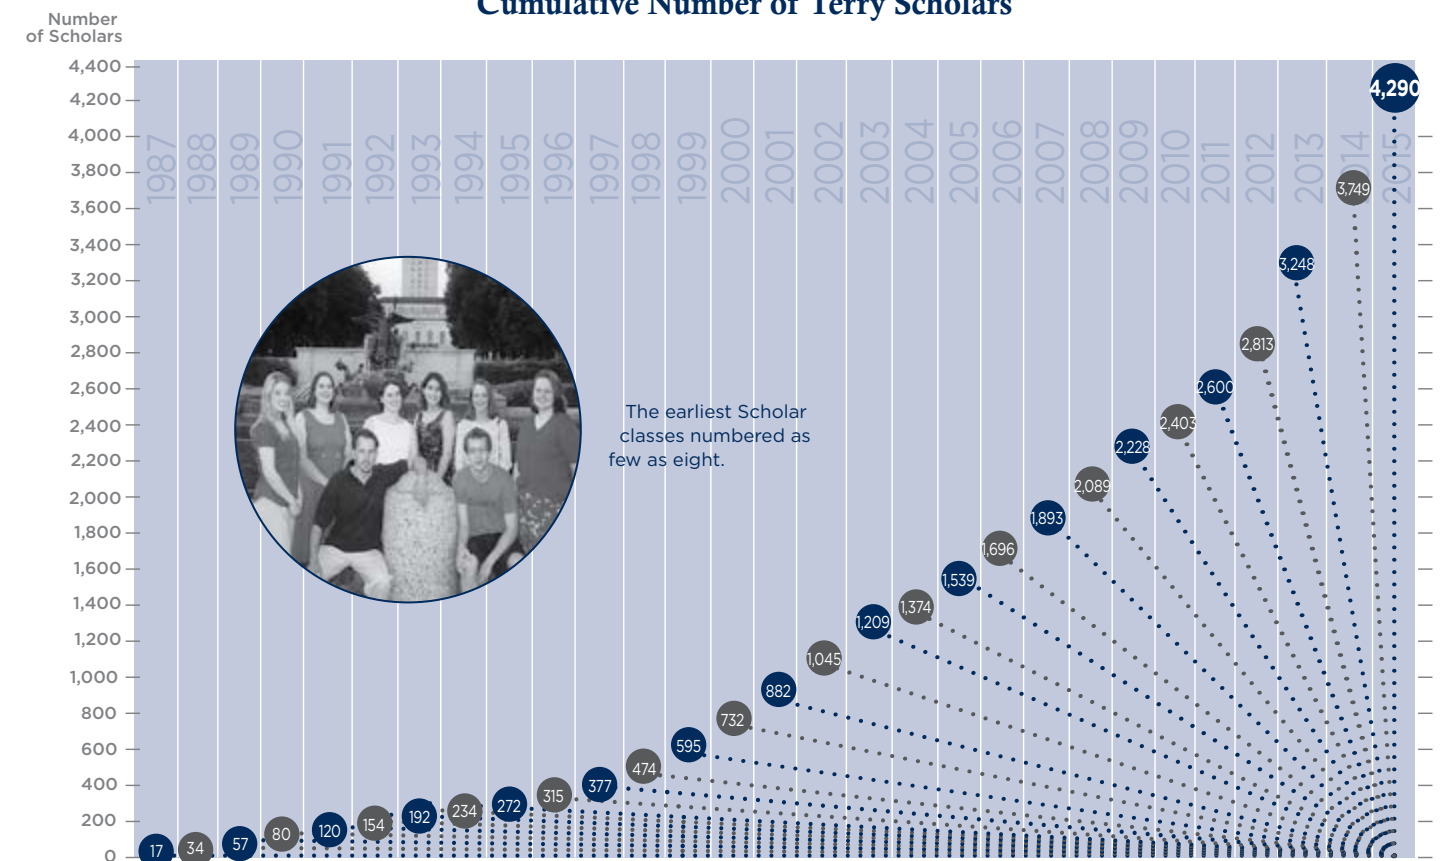

Cumulative Number of Terry Scholars