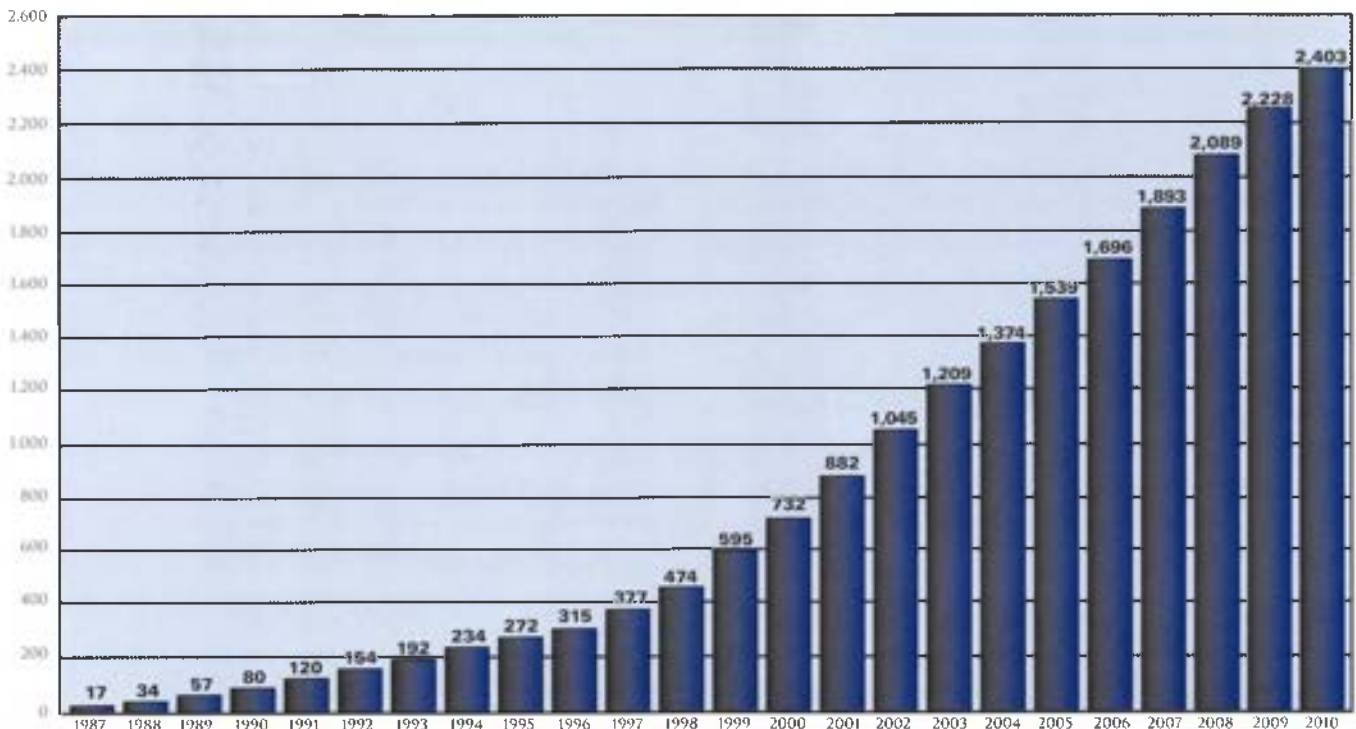

CUMULATIVE TOTAL NUMBER OF TERRY SCHOLARS