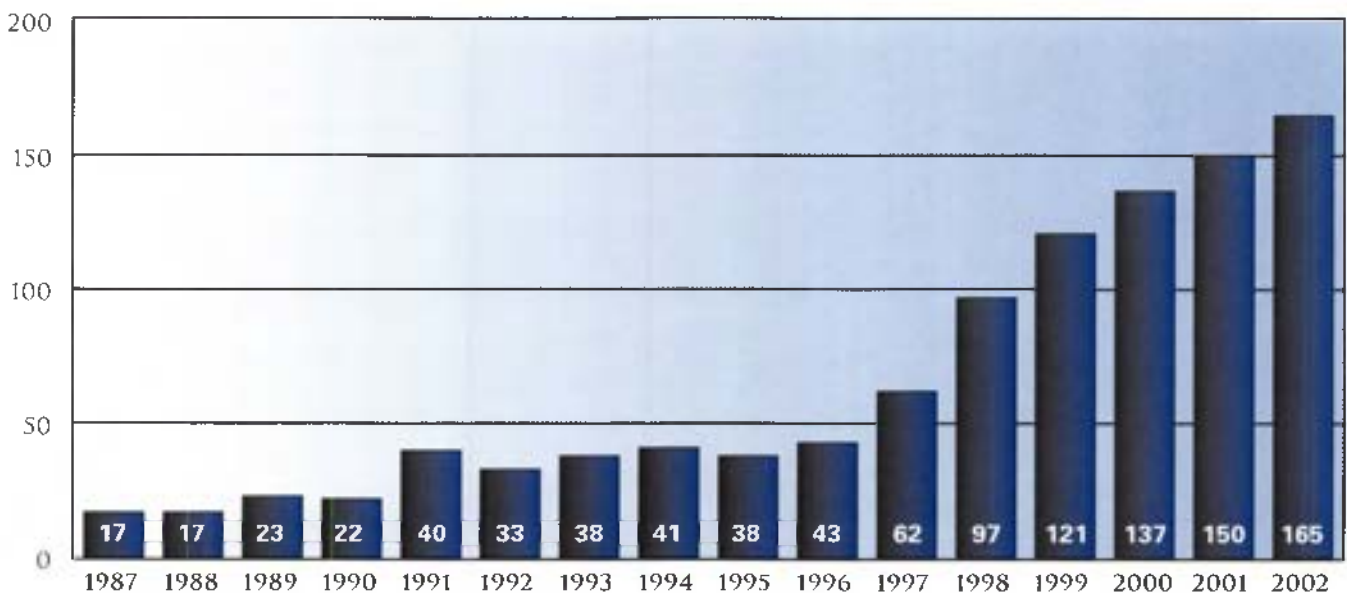

NUMBER OF FRESHMAN SCHOLARS SELECTED